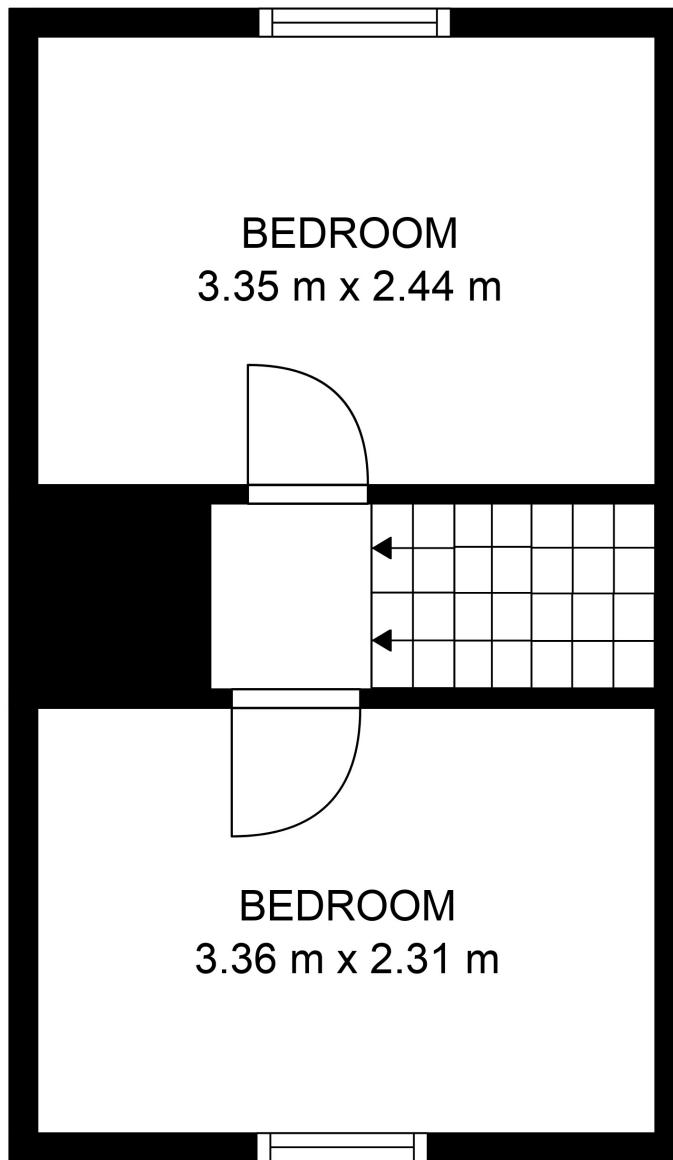

FLOOR 1

FLOOR 2

Total scanned area: 109 m²

Total scanned area: 109 m²

MEASUREMENTS ARE CALCULATED BY CUBICASA TECHNOLOGY. DEEMED HIGHLY RELIABLE BUT NOT GUARANTEED.

Total scanned area: 109 m²

MEASUREMENTS ARE CALCULATED BY CUBICASA TECHNOLOGY. DEEMED HIGHLY RELIABLE BUT NOT GUARANTEED.