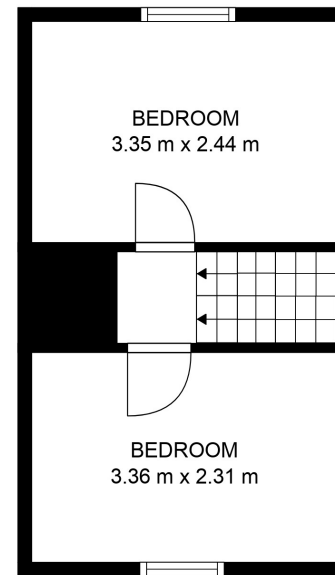

FLOOR 1

FLOOR 2

Total scanned area: 109 m²

Total scanned area: 109 m²

MEASUREMENTS ARE CALCULATED BY CUBICASA TECHNOLOGY. DEEMED HIGHLY RELIABLE BUT NOT GUARANTEED.

Total scanned area: 109 m²

MEASUREMENTS ARE CALCULATED BY CUBICASA TECHNOLOGY. DEEMED HIGHLY RELIABLE BUT NOT GUARANTEED.