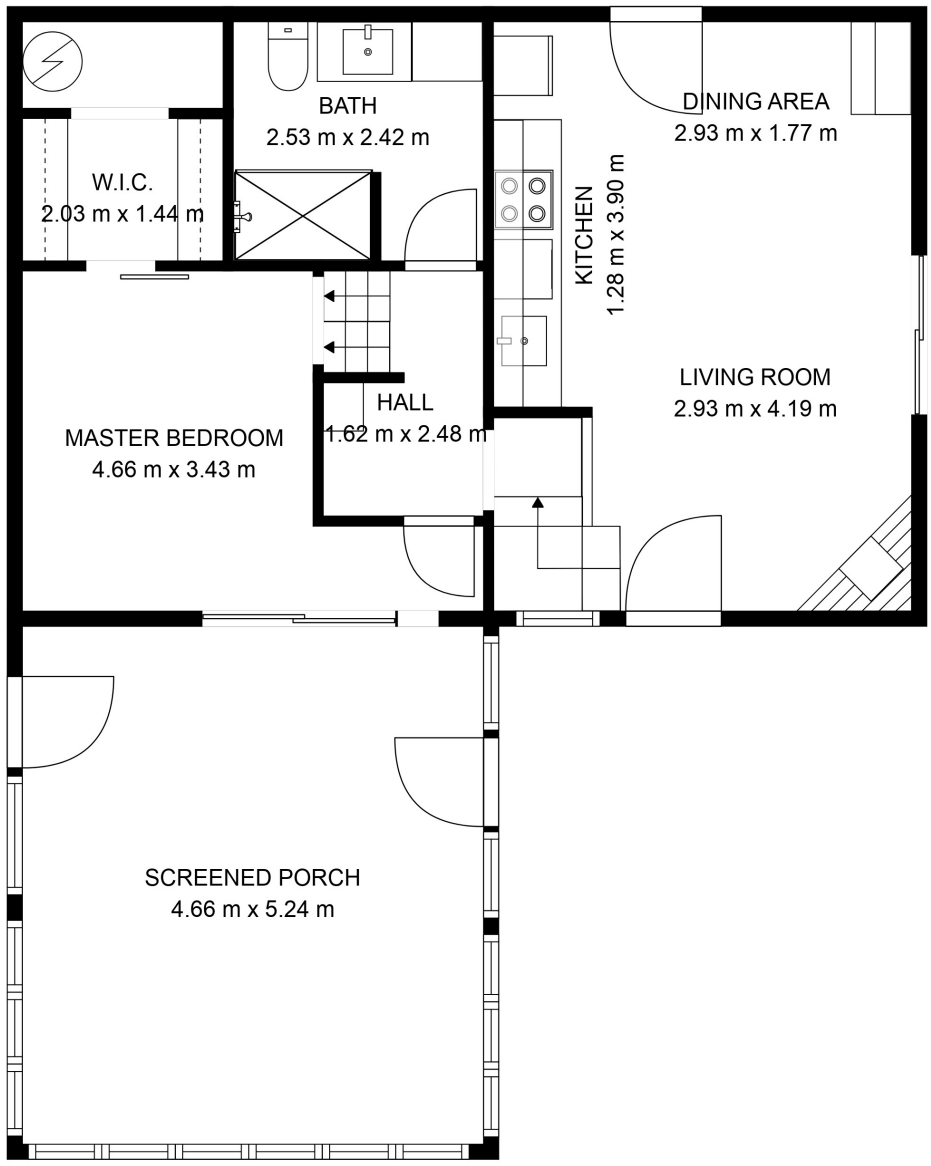

FLOOR 1

FLOOR 2

Total scanned area: 109 m²

Total scanned area: 109 m²

MEASUREMENTS ARE CALCULATED BY CUBICASA TECHNOLOGY. DEEMED HIGHLY RELIABLE BUT NOT GUARANTEED.

Total scanned area: 109 m²

MEASUREMENTS ARE CALCULATED BY CUBICASA TECHNOLOGY. DEEMED HIGHLY RELIABLE BUT NOT GUARANTEED.